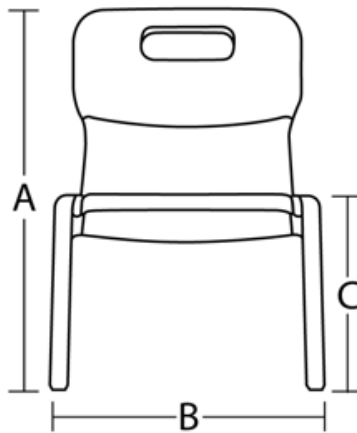

**IDEAL**  
**OFFICE FURNITURE**  
**02 9629 6666**

**THE 'NEW' SPACE STACKING CHAIR**

**KEY:**

- A = Overall Height
- B = Overall Width
- C = Seat Height
- D = Overall Depth

DIMENSIONS (mm)	A	B	C	D
350mm High Chair	655	431	350	377
380mm High Chair	685	431	380	377
430mm High Chair	792	482	430	470
460mm High Chair	824	482	460	470